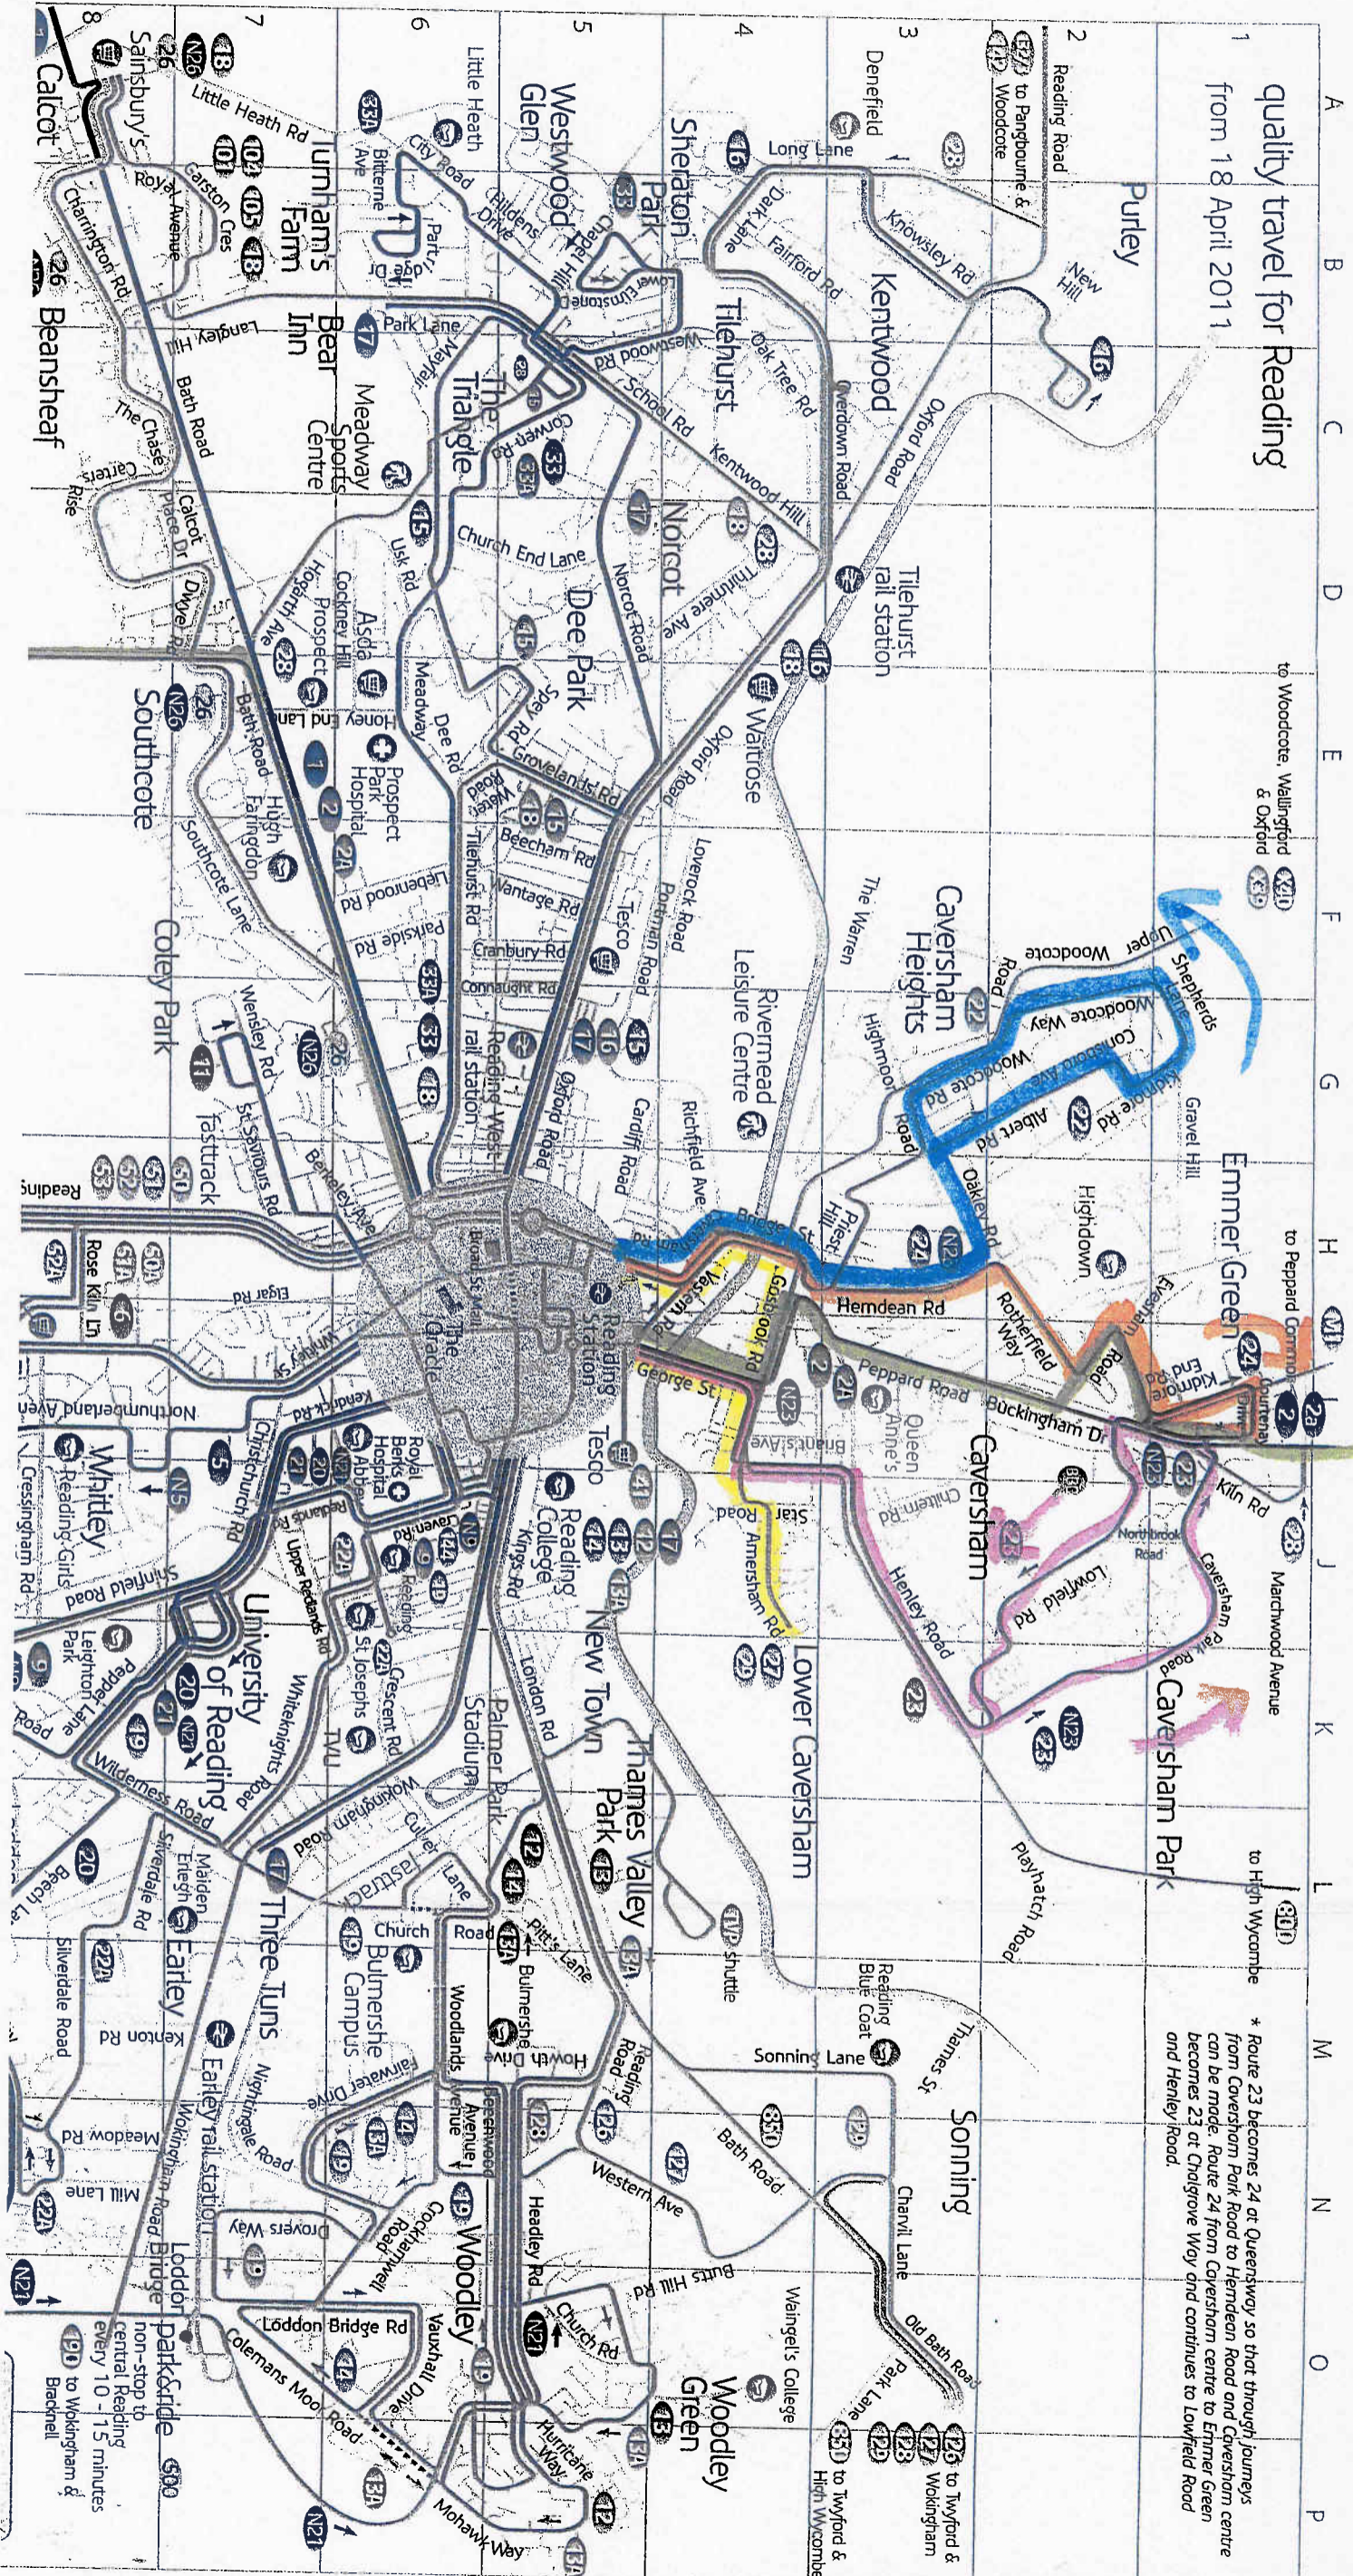

quality travel for Reading
from 18 April 2011

- 2, 2a every 30 minutes
- 22 every 30 minutes
- 23 every 15 minutes
- 24 every 30 minutes
- 27/29

* Route 23 becomes 24 at Queensway so that through journeys from Caversham Park Road to Hemdean Road and Caversham centre can be made. Route 24 from Caversham centre to Emmer Green becomes 23 at Chalgrove Way and continues to Lowfield Road and Henley Road.