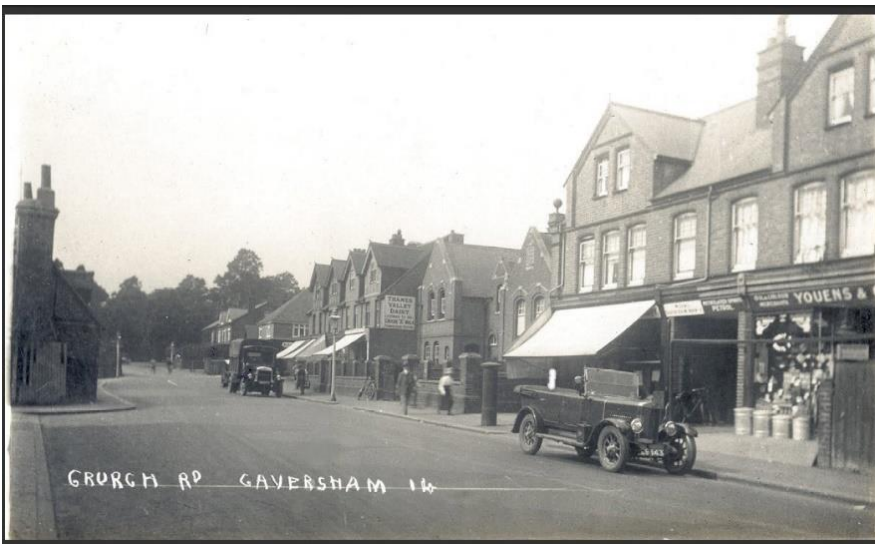

CHURCH ROAD

c.1875

c.1895

c.1905

c.1930

c.1930

Images from the collection of the late Gerry Westall

Cottage at the entrance to The Warren

Old Griffin Inn

New Griffin Inn

WW1 images from the Taylor family, landlords of the Griffin

Troops
massing in
Church Road

Image courtesy of Reading Library Local Studies collection

Gathering
outside the
new Police
Station in
Church Road,
c.1910