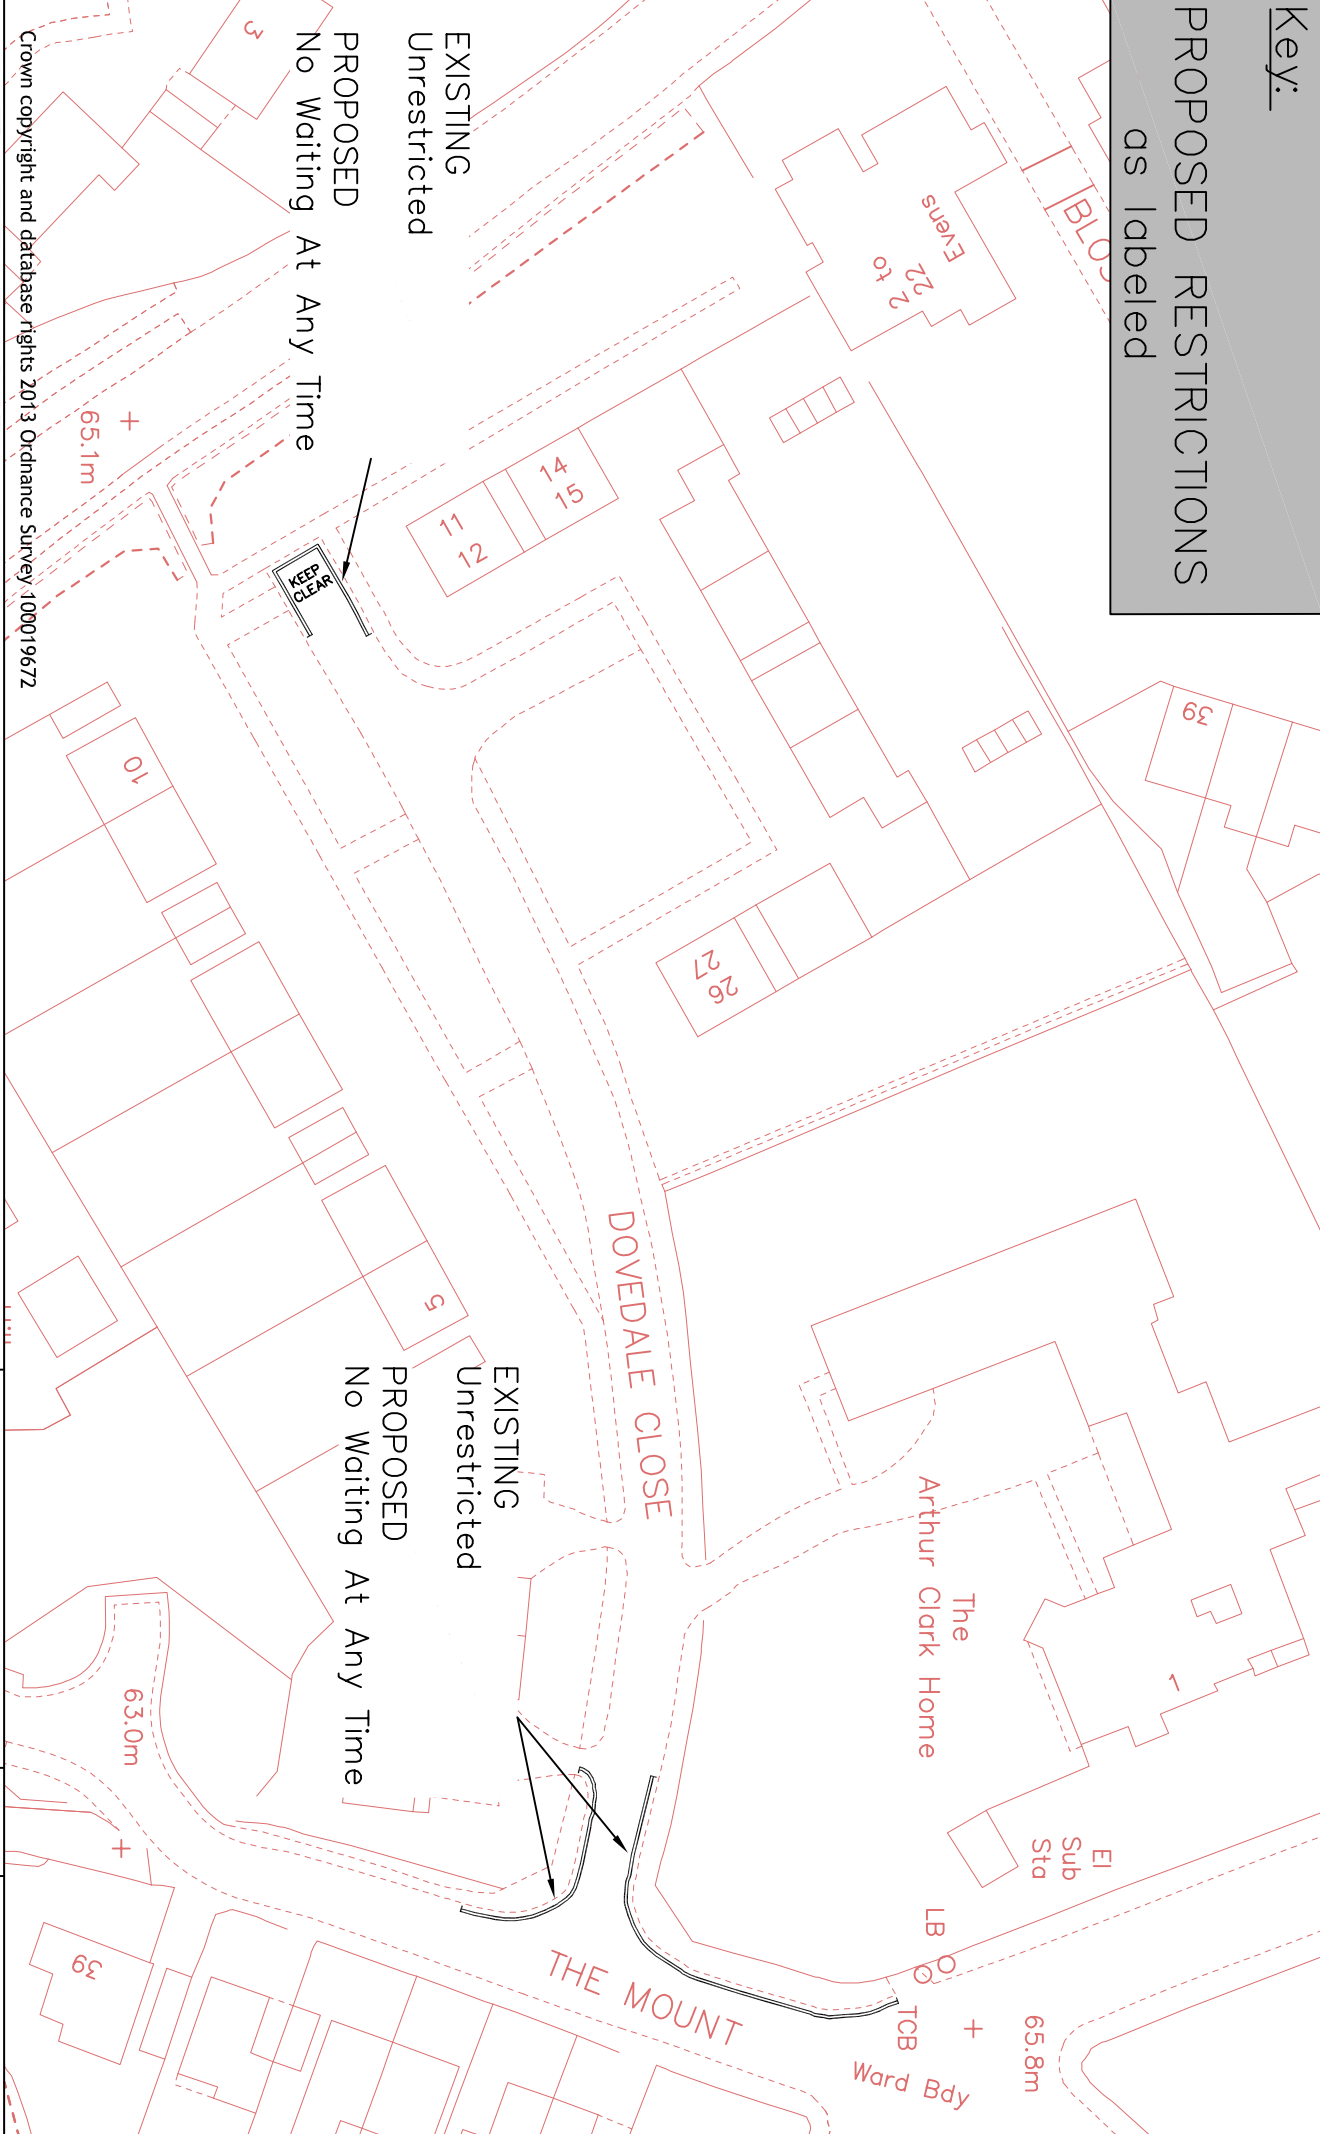

Key:

PROPOSED RESTRICTIONS
as labeled

Crown copyright and database rights 2013 Ordnance survey 100019672

Reading
Borough Council
Working better with you

Transport & Streetcare
Civic Offices
Reading
RG1 2LU

Project		Scale	
WAITING RESTRICTION REVIEW 2018A		N.T.S	
Drawing		Date	Drawn
DOVEDALE CLOSE THE MOUNT		MAR 18	KD
Drawing No.		Checked	Approved
TH4_Dovedale Close The Mount		JT	JT